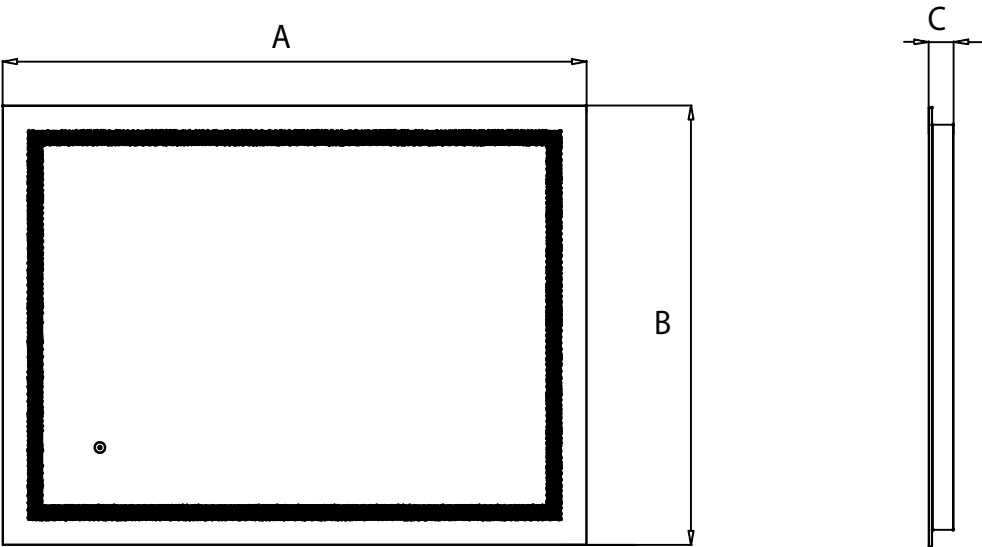

MISENO

Specification-sheet

**Model: MNO2432LEDR, MNO5636LEDR, MNO6028LEDR
MNO4040LED, MNO4824LED**

Model #	A	B	C
MNO2432LEDR	32"	24"	1 3/8"
MNO5636LEDR	56"	36"	1 3/8"
MNO6028LEDR	60"	28"	1 3/8"
MNO4040LED	40"	40"	1 3/8"
MNO4824LED	48"	24"	1 3/8"